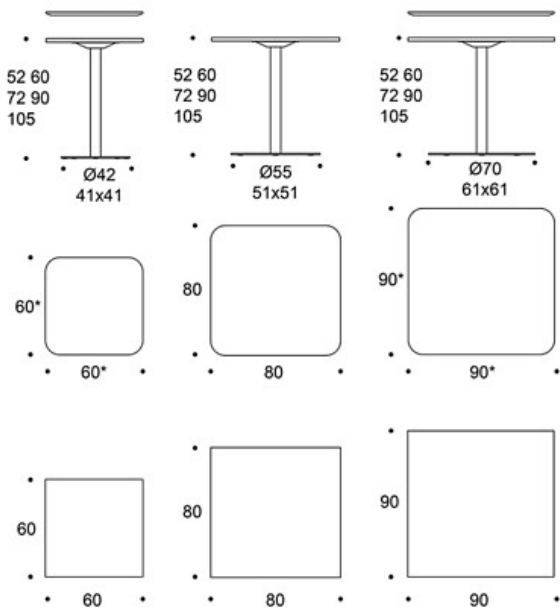

Base: white, black or Inspiring Colours

PRODUCT CODE NUMBER:**Straight-edged table tops:**

494Y60 = ø 60 cm

494Y70 = ø 70 cm

494Y85 = ø 85 cm

494Y105 = ø 105 cm

494Y120 = ø 120 cm

4940606 = 60x60 cm

4940606Q = 60x60 cm (round corners)

4940808 = 80x80 cm

4940808Q = 80x80 cm (round corners)

4940909 = 90x90 cm

4940909Q = 90x90 cm (round corners)

4941408 = 140x80 cm

4941608 = 160x80 cm

4941808 = 180x80 cm

4942008 = 200x80 cm

Beveled table tops:

494Y60B = ø 60 cm

494Y90B = ø 90 cm

494Y120B = ø 120 cm

4940606B = 60x60 cm

4940909B = 90x90 cm

CARBON FOOTPRINT:

Spot 494Y70, 105 cm: 58.56 kg CO₂e

Spot 4940808Q, 72 cm: 85.82 kg CO₂e

Dimensional drawing:

* also with a bevelled edge
* myös viistetyllä reunamuodolla
** only with a bevelled edge
** vain viistetyllä reunamuodolla