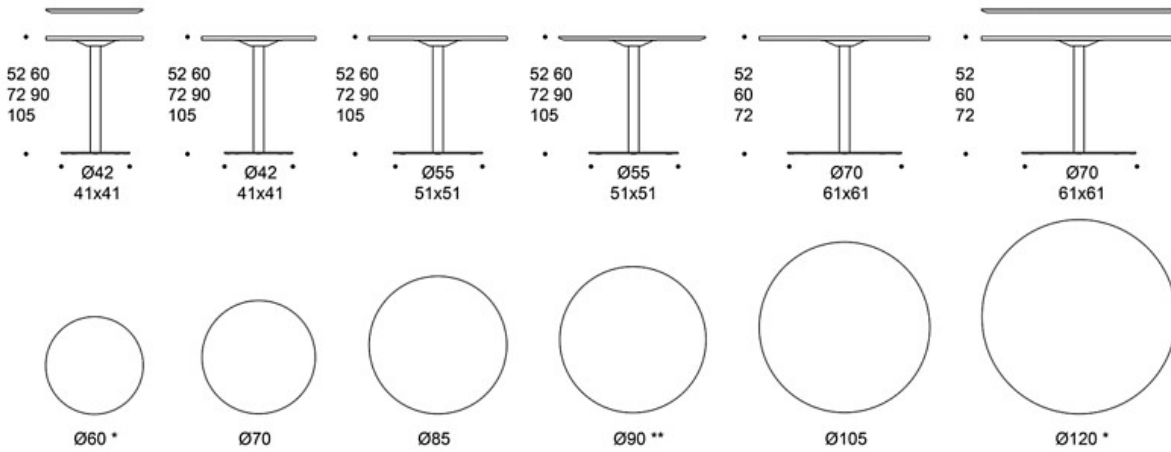

Base: white, black or Inspiring Colours

PRODUCT CODE NUMBER:**Straight-edged table tops:**

494Y60 = ø 60 cm

494Y70 = ø 70 cm

494Y85 = ø 85 cm

494Y105 = ø 105 cm

494Y120 = ø 120 cm

4940606 = 60x60 cm

4940606Q = 60x60 cm (round corners)

4940808 = 80x80 cm

4940808Q = 80x80 cm (round corners)

4940909 = 90x90 cm

4940909Q = 90x90 cm (round corners)

4941408 = 140x80 cm

4941608 = 160x80 cm

4941808 = 180x80 cm

4942008 = 200x80 cm

Beveled table tops:

494Y60B = ø 60 cm

494Y90B = ø 90 cm

494Y120B = ø 120 cm

4940606B = 60x60 cm

4940909B = 90x90 cm

CARBON FOOTPRINT:

Spot 494Y70, 105 cm: 58.56 kg CO₂e

Spot 4940808Q, 72 cm: 85.82 kg CO₂e

Dimensional drawing:

* also with a bevelled edge
* myös viistetyllä reunamuodolla
** only with a bevelled edge
** vain viistetyllä reunamuodolla