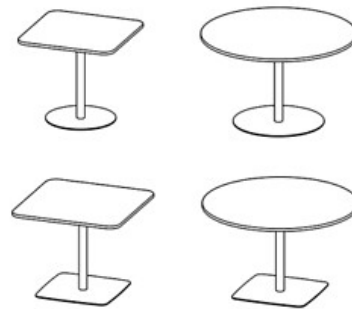

Spot

Universal table with round and square disc base

Design — Iiro Viljanen

Spot tables are suitable for a wide range of uses as they are available in a variety of sizes and heights, from a standing height table to a low coffee table. Disc base is available in round and square shapes.

Base: white, black or Inspiring Colours

PRODUCT CODE NUMBER:**Straight-edged table tops:**

494Y60 = ø 60 cm

494Y70 = ø 70 cm

494Y85 = ø 85 cm

494Y105 = ø 105 cm

494Y120 = ø 120 cm

4940606 = 60x60 cm

4942008 = 200x80 cm

Beveled table tops:

494Y60B = ø 60 cm

494Y90B = ø 90 cm

494Y120B = ø 120 cm

4940606B = 60x60 cm

4940909B = 90x90 cm

Dimensional drawing: