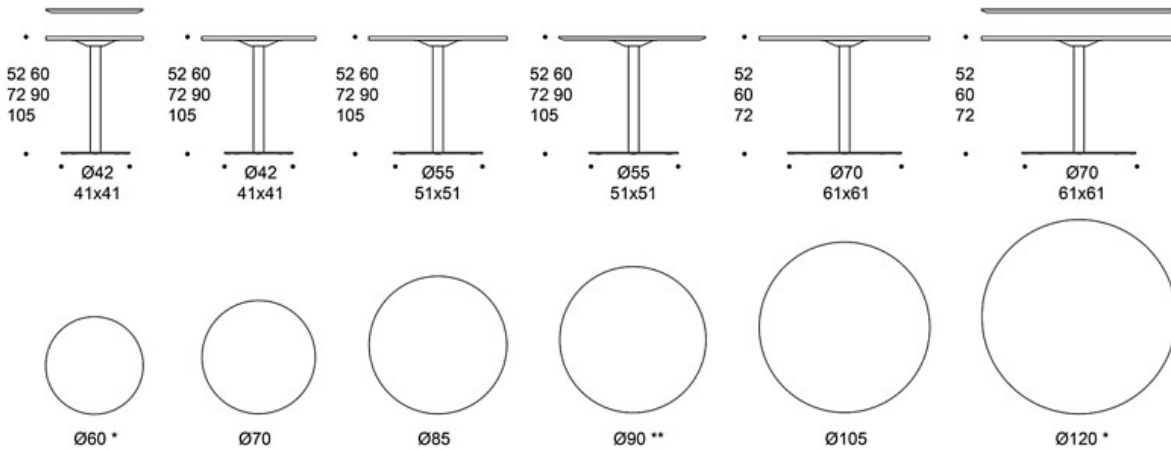

Base: white, black or Inspiring Colours

PRODUCT CODE NUMBER:**Straight-edged table tops:**

494Y60 = ø 60 cm

494Y70 = ø 70 cm

494Y85 = ø 85 cm

494Y105 = ø 105 cm

494Y120 = ø 120 cm

4940606 = 60x60 cm

4940606Q = 60x60 cm (round corners)

4940808 = 80x80 cm

4940808Q = 80x80 cm (round corners)

4940909 = 90x90 cm

4940909Q = 90x90 cm (round corners)

4941408 = 140x80 cm

4941608 = 160x80 cm

4941808 = 180x80 cm

4942008 = 200x80 cm

Beveled table tops:

494Y60B = ø 60 cm

494Y90B = ø 90 cm

494Y120B = ø 120 cm

4940606B = 60x60 cm

4940909B = 90x90 cm

Dimensional drawing:

* also with a bevelled edge
 * myös viistetyllä reunamuodolla
 ** only with a bevelled edge
 ** vain viistetyllä reunamuodolla