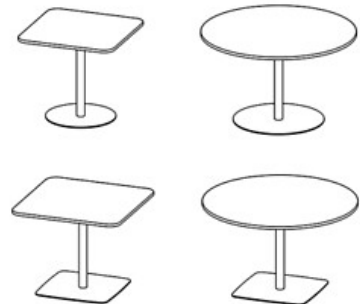

Spot

Universal table with round and square disc base

Design — Iiro Viljanen

Spot tables are suitable for a wide range of uses as they are available in a variety of sizes and heights, from a standing height table to a low coffee table. Disc base is available in round and square shapes.

Base: white, black or Inspiring Colours

PRODUCT CODE NUMBER:**Straight-edged table tops:**

494Y60 = ø 60 cm

494Y70 = ø 70 cm

494Y85 = ø 85 cm

494Y105 = ø 105 cm

494Y120 = ø 120 cm

4940606 = 60x60 cm

4942008 = 200x80 cm

Beveled table tops:

494Y60B = ø 60 cm

494Y90B = ø 90 cm

494Y120B = ø 120 cm

4940606B = 60x60 cm

4940909B = 90x90 cm

Dimensional drawing: