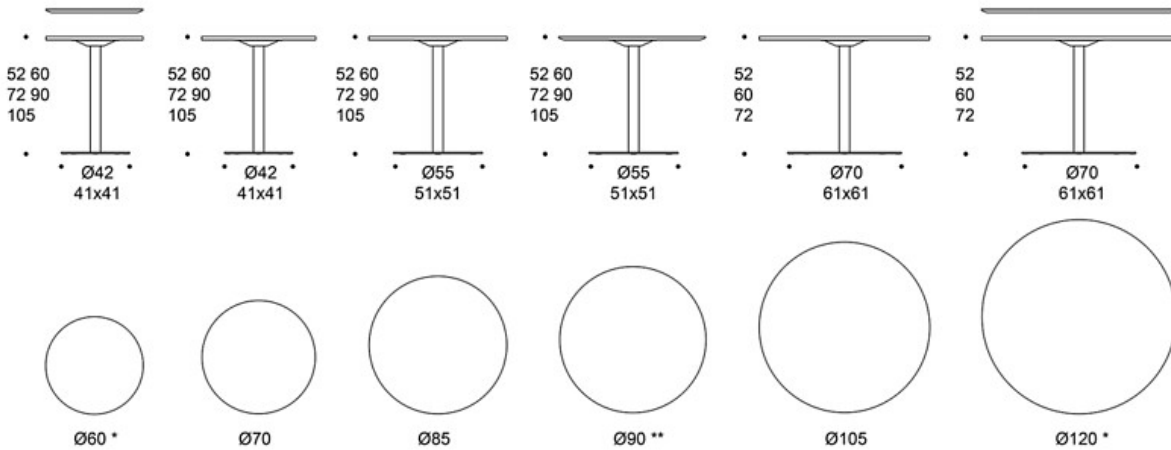

Base: white, black or Inspiring Colours

PRODUCT CODE NUMBER:**Straight-edged table tops:**

494Y60 = ø 60 cm

494Y70 = ø 70 cm

494Y85 = ø 85 cm

494Y105 = ø 105 cm

494Y120 = ø 120 cm

4940606 = 60x60 cm

4940606Q = 60x60 cm (round corners)

4940808 = 80x80 cm

4940808Q = 80x80 cm (round corners)

4940909 = 90x90 cm

4940909Q = 90x90 cm (round corners)

4941408 = 140x80 cm

4941608 = 160x80 cm

4941808 = 180x80 cm

4942008 = 200x80 cm

Beveled table tops:

494Y60B = ø 60 cm

494Y90B = ø 90 cm

494Y120B = ø 120 cm

4940606B = 60x60 cm

4940909B = 90x90 cm

Dimensional drawing:

* also with a bevelled edge
* myös viistetyllä reunamuodolla
** only with a bevelled edge
** vain viistetyllä reunamuodolla