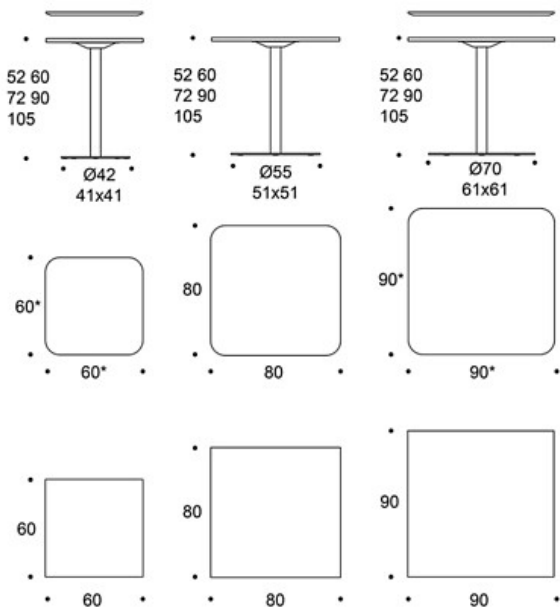

Base: white, black or Inspiring Colours

PRODUCT CODE NUMBER:**Straight-edged table tops:**

494Y60 = ø 60 cm

494Y70 = ø 70 cm

494Y85 = ø 85 cm

494Y105 = ø 105 cm

494Y120 = ø 120 cm

4940606 = 60x60 cm

4940606Q = 60x60 cm (round corners)

4940808 = 80x80 cm

4940808Q = 80x80 cm (round corners)

4940909 = 90x90 cm

4940909Q = 90x90 cm (round corners)

4941408 = 140x80 cm

4941608 = 160x80 cm

4941808 = 180x80 cm

4942008 = 200x80 cm

Beveled table tops:

494Y60B = ø 60 cm

494Y90B = ø 90 cm

494Y120B = ø 120 cm

4940606B = 60x60 cm

4940909B = 90x90 cm

Dimensional drawing:

* also with a bevelled edge
 * myös viistetyllä reunamuodolla
 ** only with a bevelled edge
 ** vain viistetyllä reunamuodolla