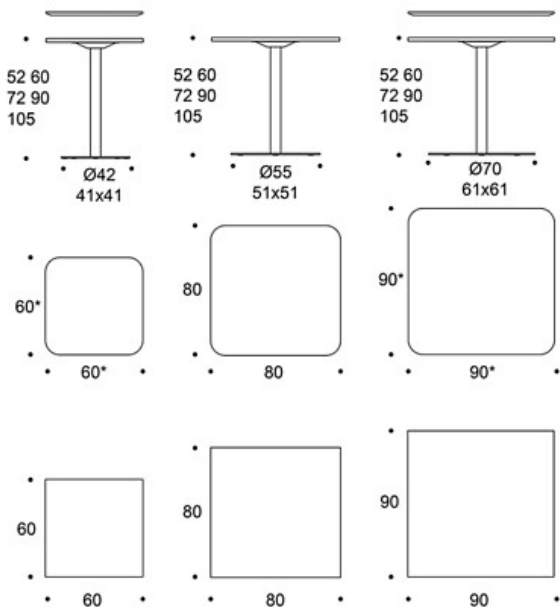

Base: white, black or Inspiring Colours

PRODUCT CODE NUMBER:**Straight-edged table tops:**

494Y60 = ø 60 cm

494Y70 = ø 70 cm

494Y85 = ø 85 cm

494Y105 = ø 105 cm

494Y120 = ø 120 cm

4940606 = 60x60 cm

4940606Q = 60x60 cm (round corners)

4940808 = 80x80 cm

4940808Q = 80x80 cm (round corners)

4940909 = 90x90 cm

4940909Q = 90x90 cm (round corners)

4941408 = 140x80 cm

4941608 = 160x80 cm

4941808 = 180x80 cm

4942008 = 200x80 cm

Beveled table tops:

494Y60B = ø 60 cm

494Y90B = ø 90 cm

494Y120B = ø 120 cm

4940606B = 60x60 cm

4940909B = 90x90 cm

Dimensional drawing:

* also with a bevelled edge
* myös viistetyllä reunamuodolla
** only with a bevelled edge
** vain viistetyllä reunamuodolla