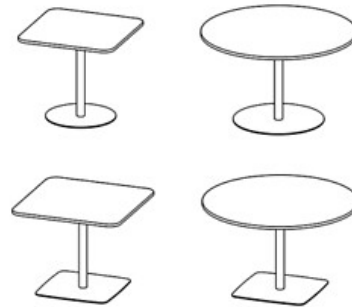

Spot

Universal table with round and square disc base

Design — Iiro Viljanen

Spot tables are suitable for a wide range of uses as they are available in a variety of sizes and heights, from a standing height table to a low coffee table. Disc base is available in round and square shapes.

Base: white, black or Inspiring Colours

PRODUCT CODE NUMBER:**Straight-edged table tops:**

494Y60 = ø 60 cm

494Y70 = ø 70 cm

494Y85 = ø 85 cm

494Y105 = ø 105 cm

494Y120 = ø 120 cm

4940606 = 60x60 cm

4942008 = 200x80 cm

Beveled table tops:

494Y60B = ø 60 cm

494Y90B = ø 90 cm

494Y120B = ø 120 cm

4940606B = 60x60 cm

4940909B = 90x90 cm

CARBON FOOTPRINT:

Spot 494Y70, 105 cm: 58.56 kg CO₂e

Spot 4940808Q, 72 cm: 85.82 kg CO₂e

Dimensional drawing:

* also with a bevelled edge
* myös viistetyllä reunamuodolla
** only with a bevelled edge
** vain viistetyllä reunamuodolla